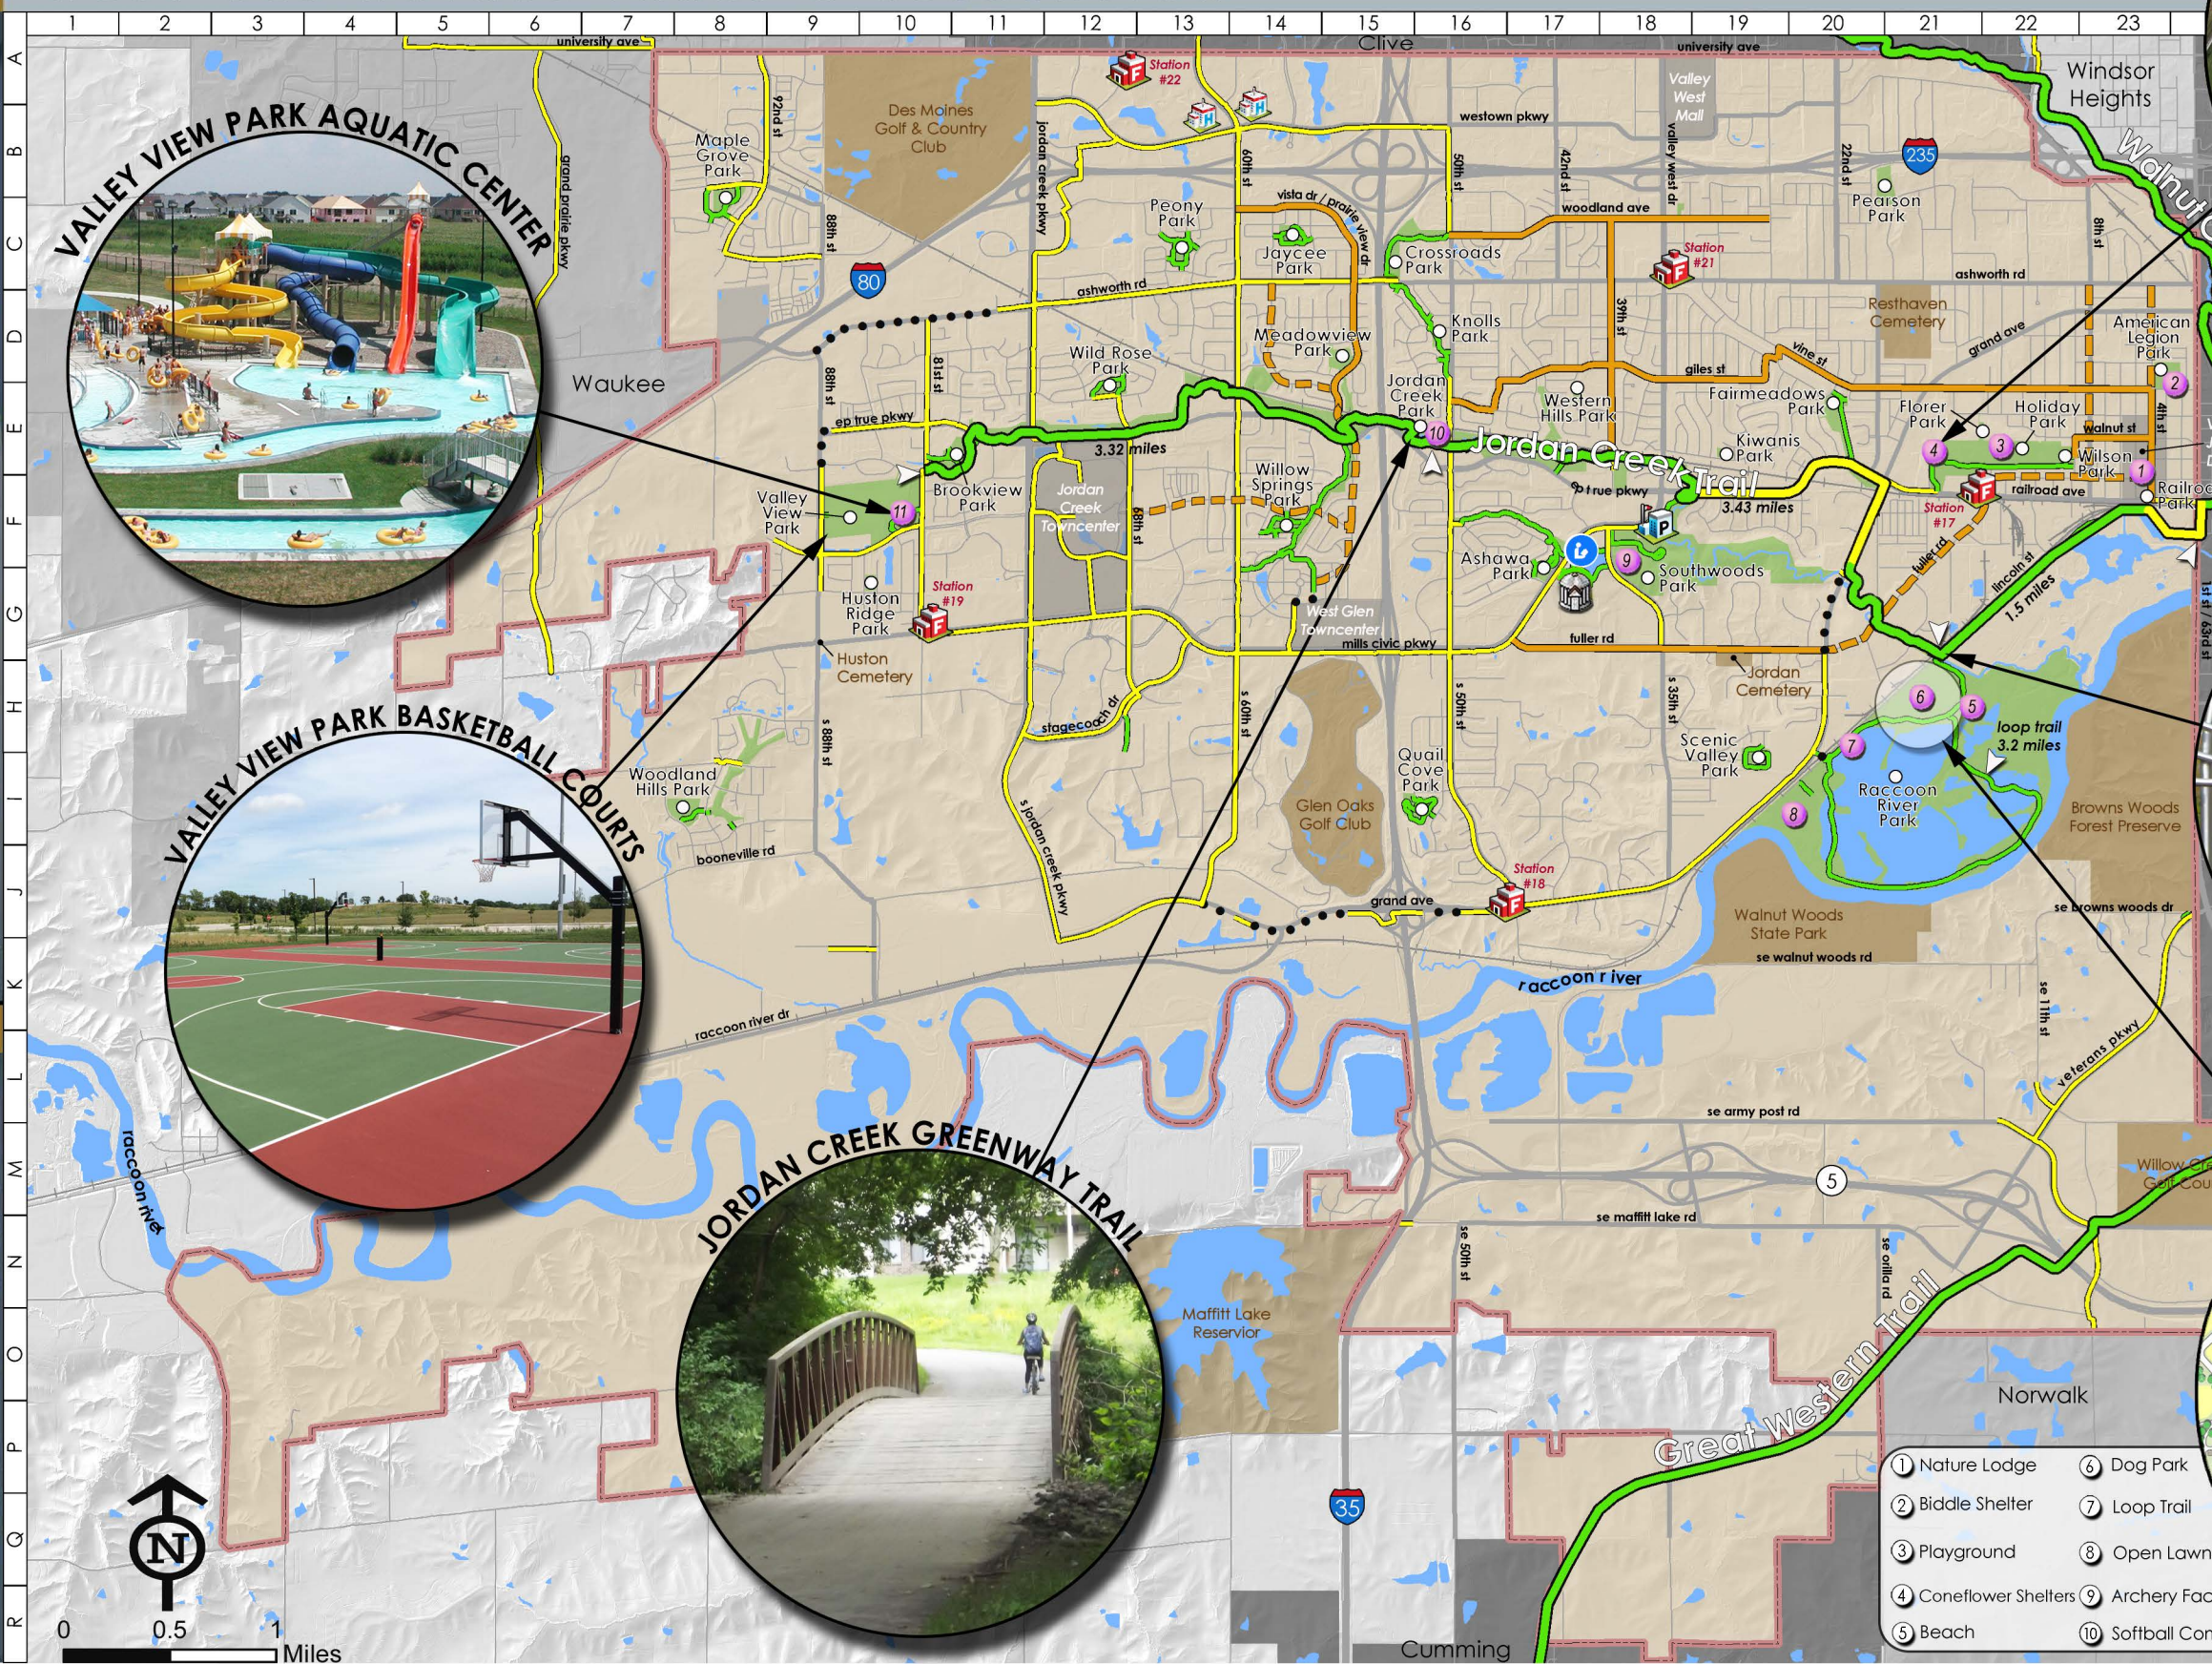

PARKS & TRAILS MAP

WEST DES MOINES PARKS & RECREATION

Legend

-  Sidepath Trail
-  Greenway / Park Trail
-  Regional Trail
-  On-Street Bike Facility
-  Planned Trail
-  Park Facility
-  Fire Station
-  Police Station
-  Hospital
-  City Hall
-  Library
-  Trail Distance Marker
-  City Boundary

-  Recreation Facilities
- 1. Valley Junction Activity Center
- 2. American Legion Park Sprayground
- 3. Holiday Park Baseball / Softball Complex
- 4. Holiday Park Aquatic Center
- 5. RRP Archery Facility
- 6. RRP Softball Complex
- 7. RRP Fishing Pier
- 8. RRP Soccer Complex
- 9. Southwoods Disc Golf
- 10. Community Gardens
- 11. Valley View Park Aquatic Center

- ① Nature Lodge
- ② Biddle Shelter
- ③ Playground
- ④ Coneflower Shelters
- ⑤ Beach
- ⑥ Dog Park
- ⑦ Loop Trail
- ⑧ Open Lawn
- ⑨ Archery Facility
- ⑩ Softball Complex