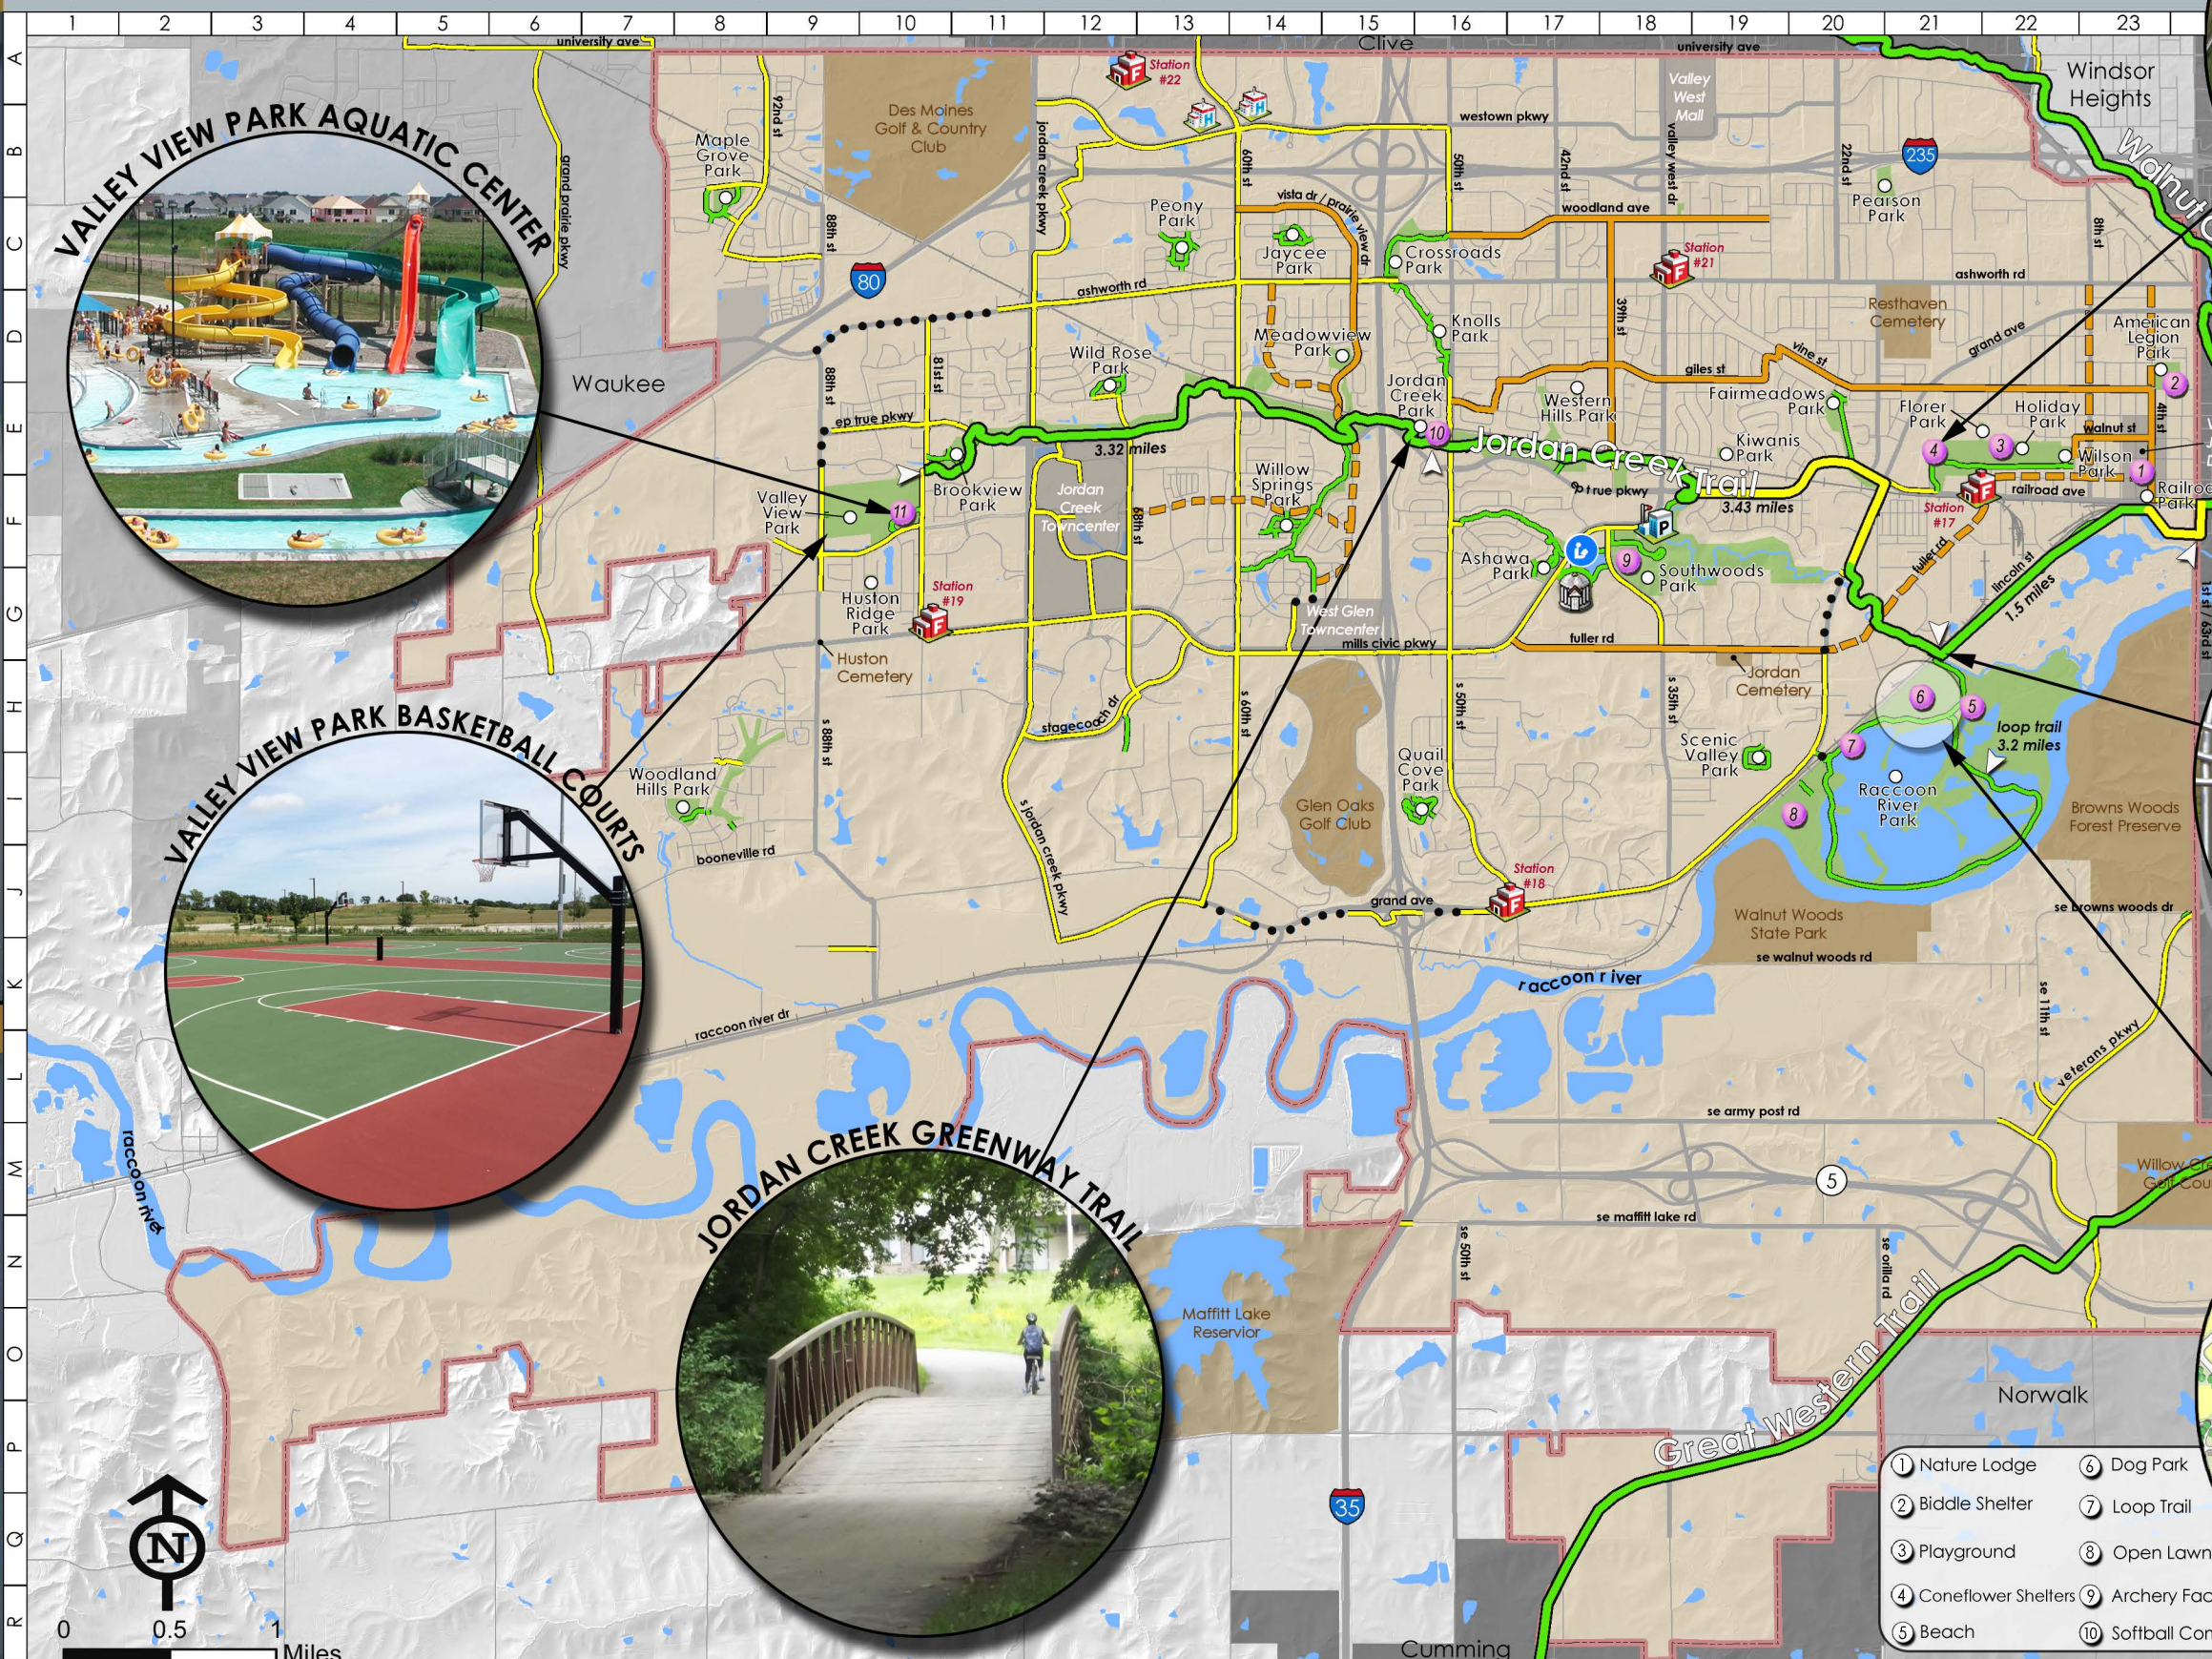

*no alcohol allowed F8 map location \$ rentable park shelter ● 2-5 & 5-12 year old playground ● lighted court updated 01/20/17

PARKS & TRAILS MAP

WEST DES MOINES PARKS & RECREATION

Legend

-  Sidepath Trail
-  Greenway / Park Trail
-  Regional Trail
-  On-Street Bike Facility
-  Planned Trail
-  Park Facility
-  Fire Station
-  Police Station
-  Hospital
-  City Hall
-  Library
-  Trail Distance Marker
-  City Boundary

Recreation Facilities

1. Valley Junction Activity Center
2. American Legion Park Sprayground
3. Holiday Park Baseball / Softball Complex
4. Holiday Park Aquatic Center
5. RRP Archery Facility
6. RRP Softball Complex
7. RRP Fishing Pier
8. RRP Soccer Complex
9. Southwoods Disc Golf
10. Community Gardens
11. Valley View Park Aquatic Center