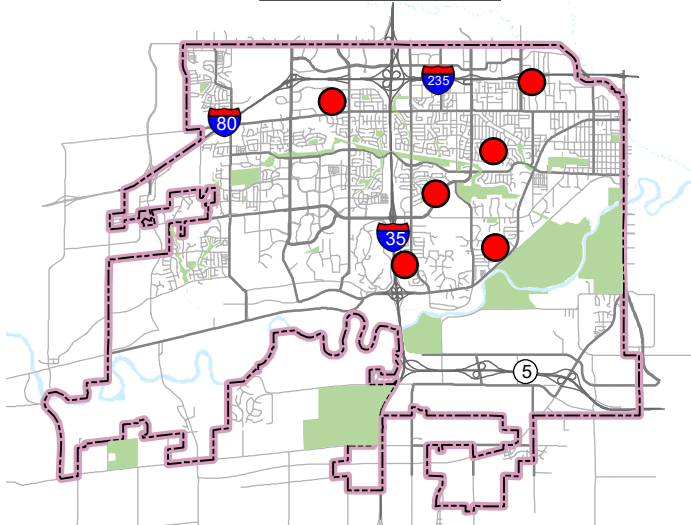

LOCATION MAP

VICINITY MAP

LEGEND

 Park & Greenway

PROJECT:				2023 SPORT COURT IMPROVEMENTS			
LOCATION:				VARIOUS LOCATIONS			
DRAWN BY:	MAA	DATE:	2/14/2024	PROJECT NO.:		SHT.	1 of 1