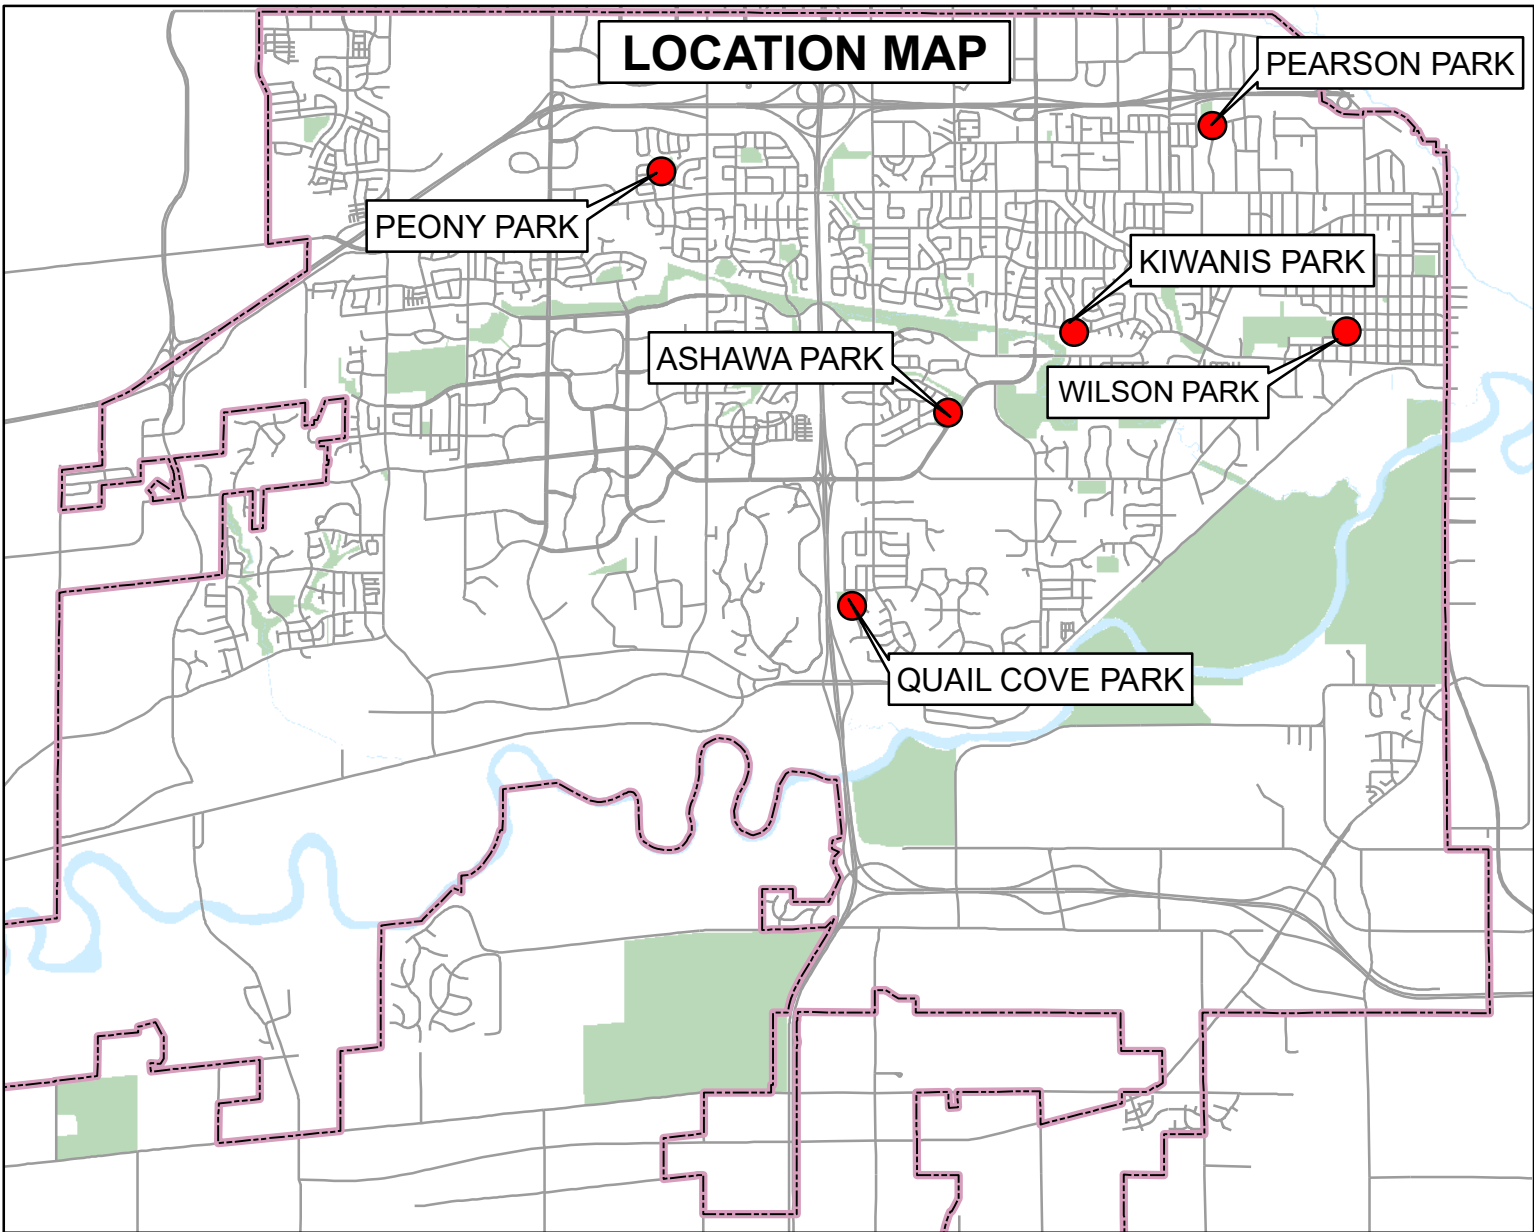

LOCATION MAP

VICINITY MAP

LEGEND

 Park & Greenway

PROJECT:				2023 SPORT COURT IMPROVEMENTS			
LOCATION:				VARIOUS LOCATIONS			
DRAWN BY:	MAA	DATE:	2/14/2024	PROJECT NO.:		SHT.	1 of 1