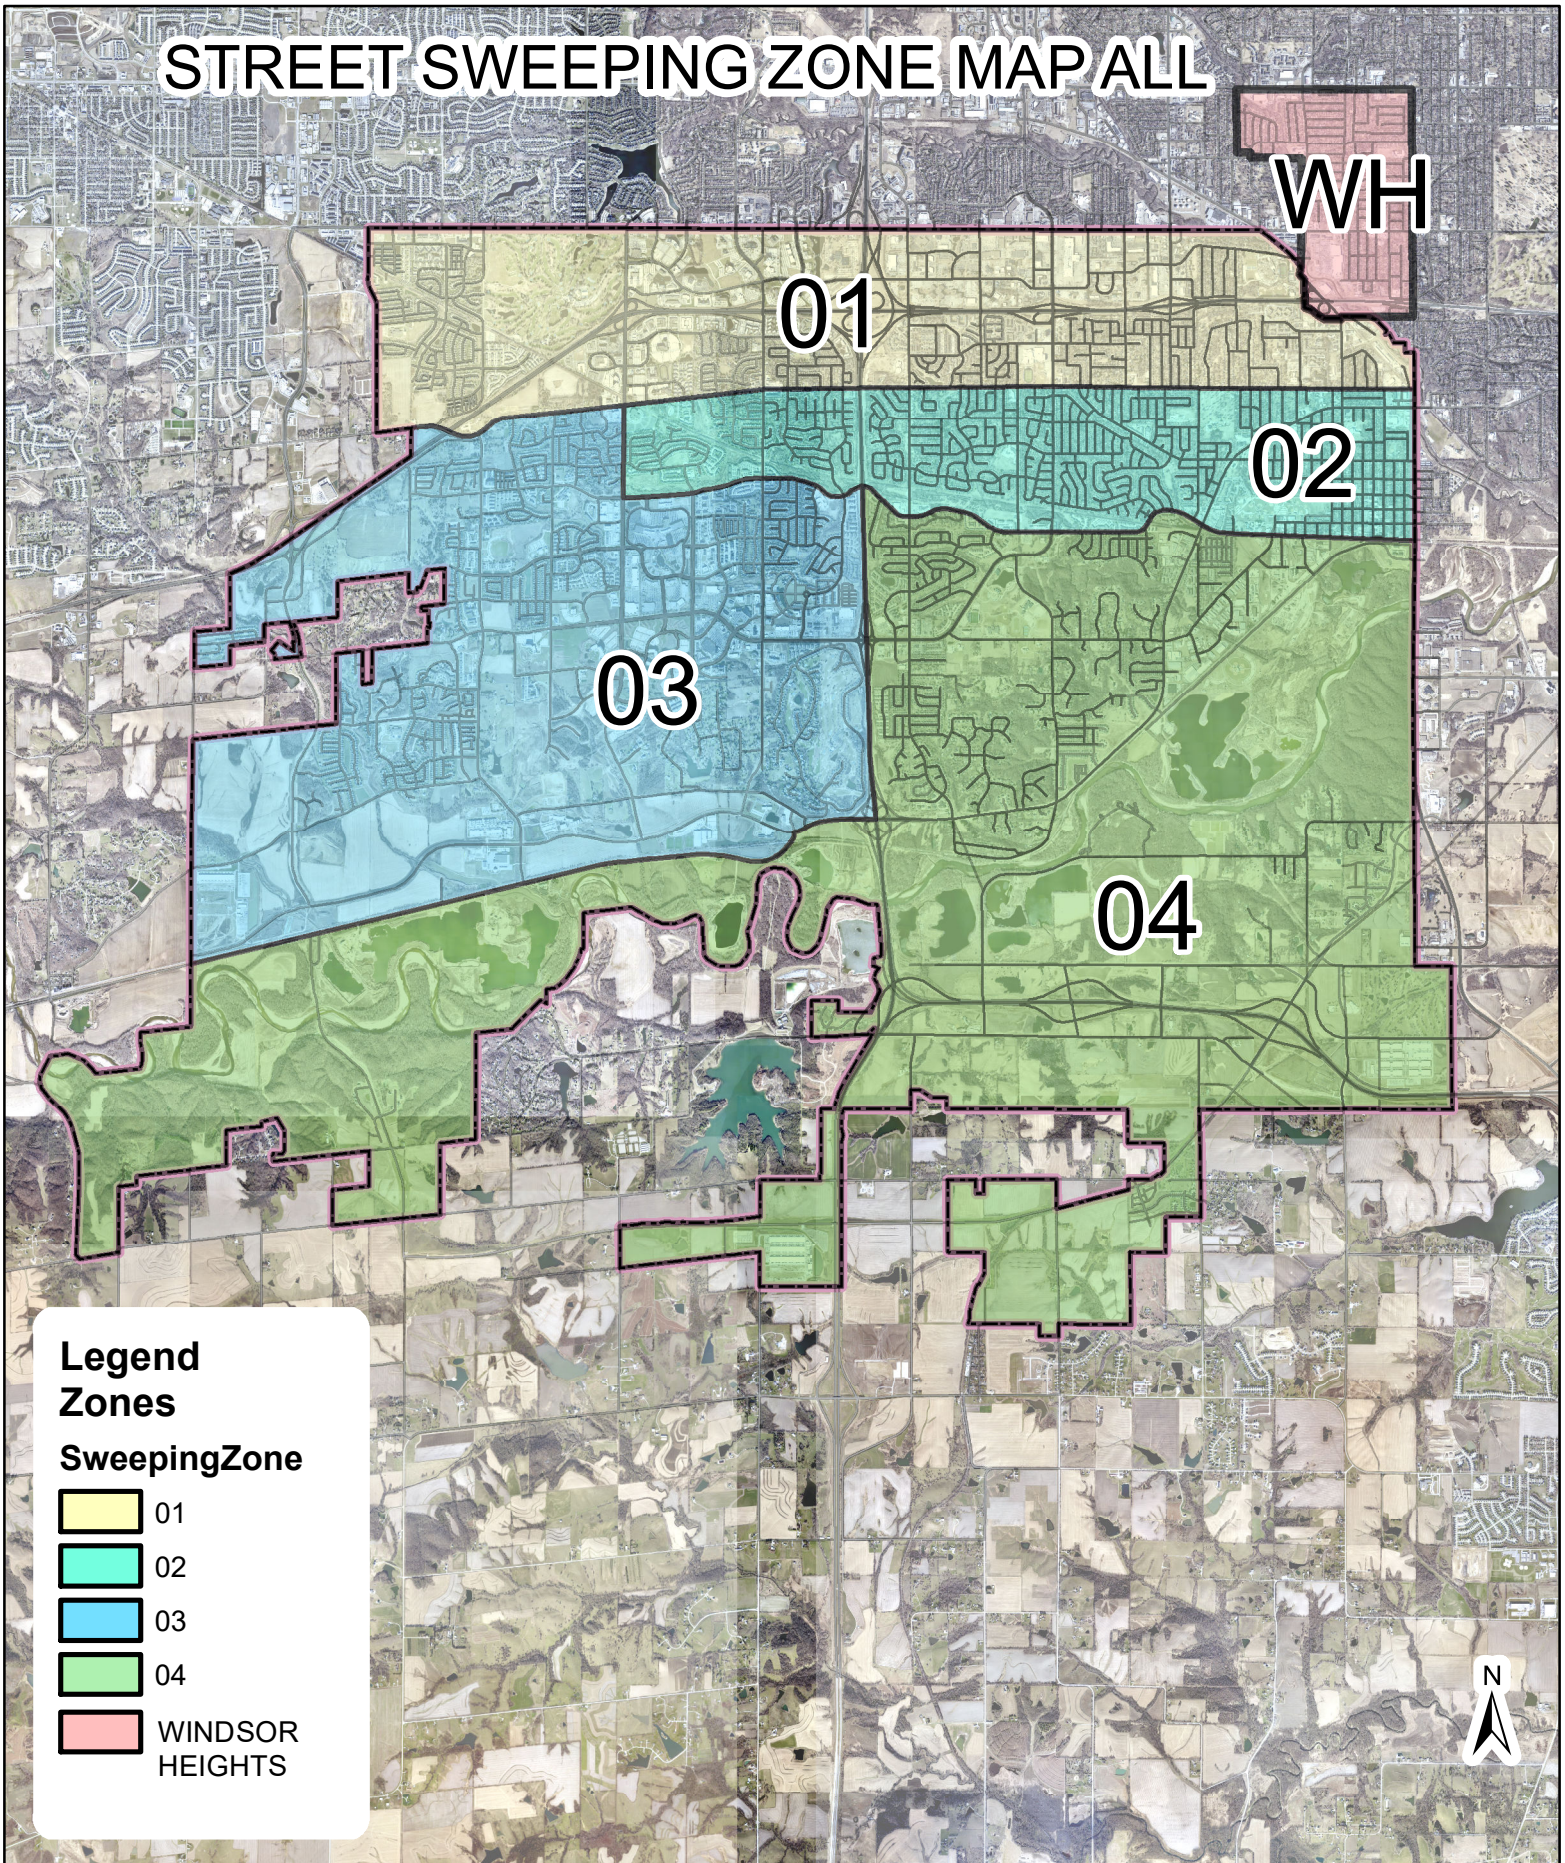

STREET SWEEPING ZONE MAP ALL

Legend Zones

SweepingZone

-  01
-  02
-  03
-  04
-  WINDSOR HEIGHTS

ENGINEERING DIVISION

4200 MILLS CIVIC PKWY (515)222-3475
WEST DES MOINES, IOWA 50265
FAX NO. (515)222-3478

PROJECT:

STREET SWEEPING ZONE MAP ALL

LOCATION:

DRAWN BY: REF

DATE: 03/06/2024

SHT. 19