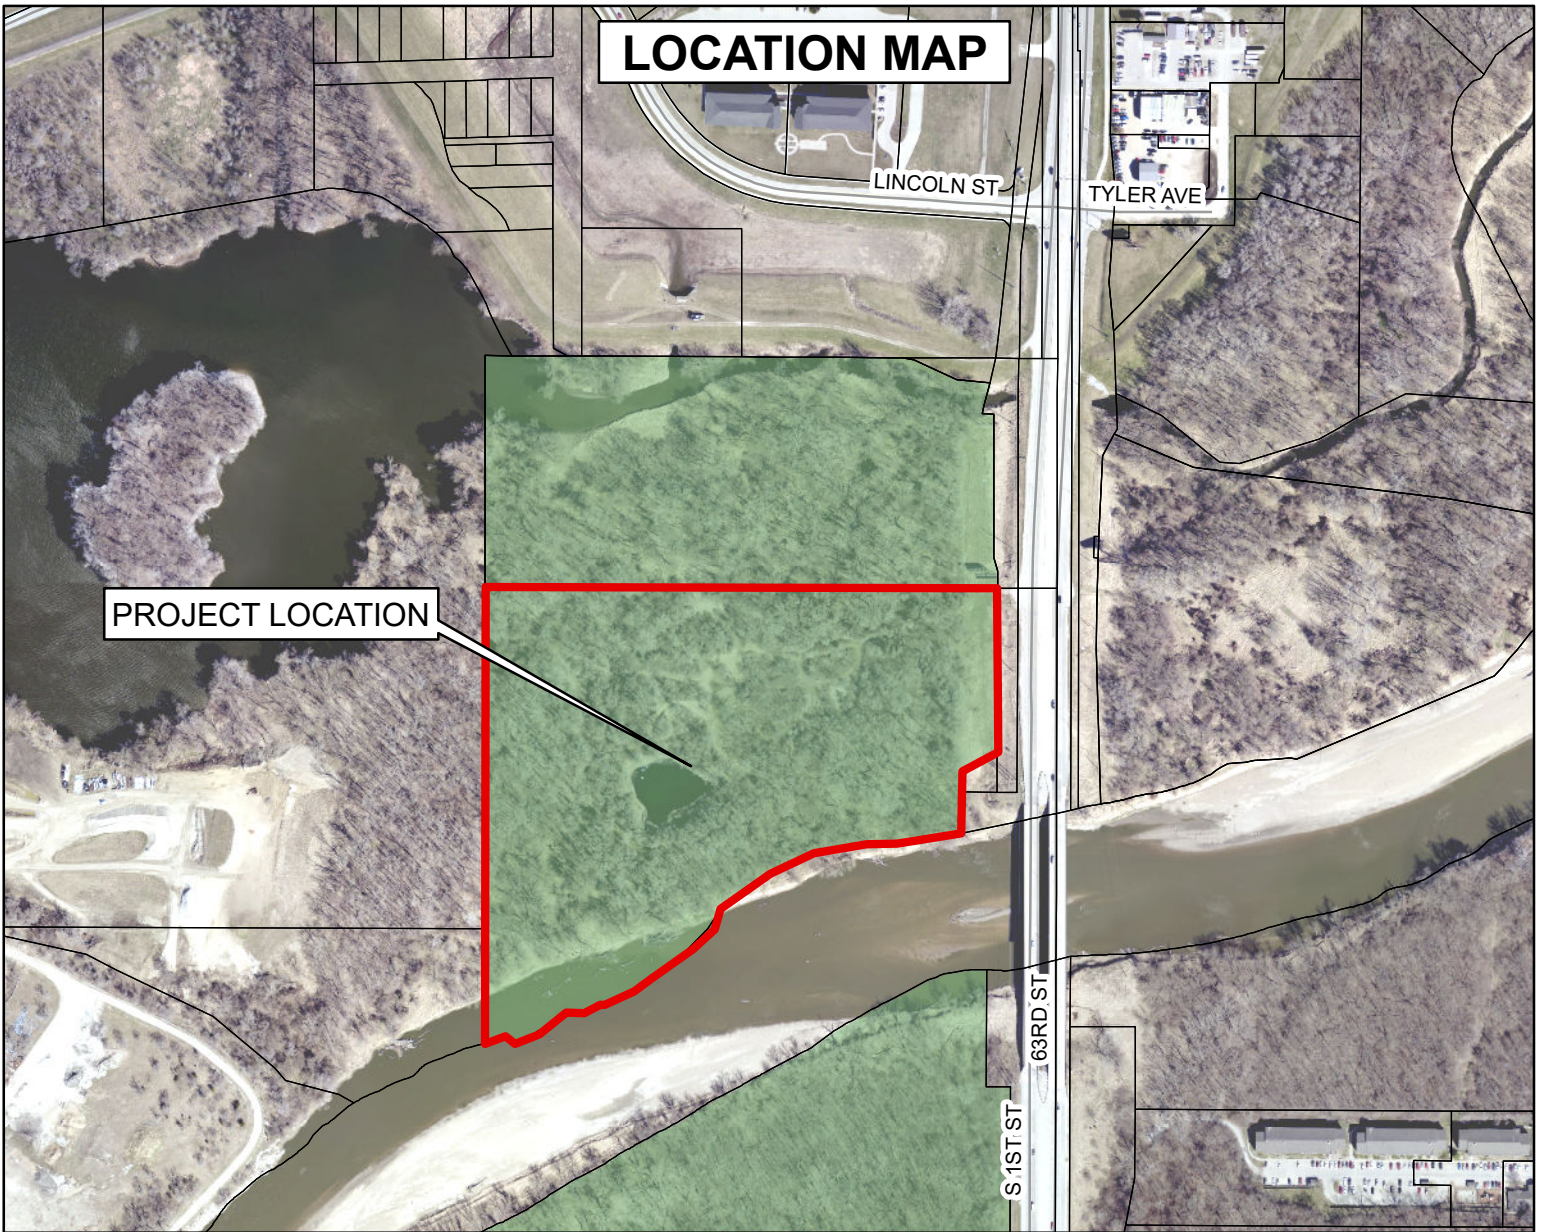

LOCATION MAP

VICINITY MAP

LEGEND

 Existing Park & Greenway

PROJECT:	RACCOON RIVER GREENWAY BOAT ACCESS		
LOCATION:	RACCOON RIVER NEAR 1ST STREET		
DRAWN BY:	MAA	DATE:	2/28/2024
PROJECT NO.:		SHT.	1 of 1