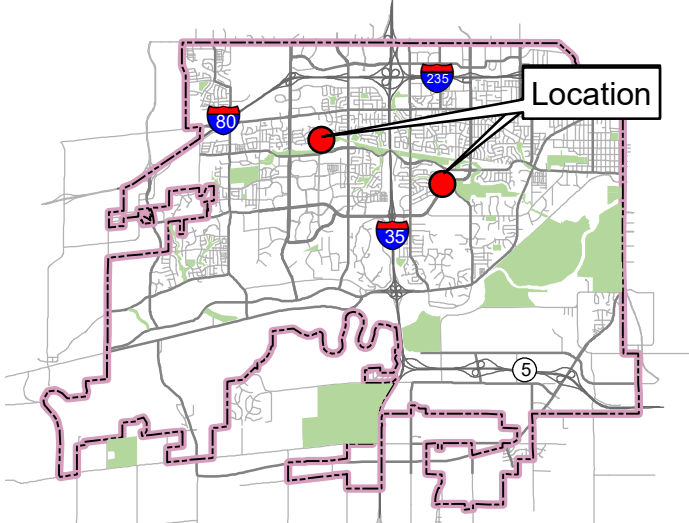

**VICINITY MAP**

PROJECT:	<b>Ashawa and Wild Rose Play Equipment Replacement</b>		
LOCATION:	<b>Ashawa Park (4431 Waterford Dr) &amp; Wild Rose Park (6801 Cody Dr)</b>		
DRAWN BY:	MAA	DATE:	6/12/2024
PROJECT NO.:		SHT.	1 of 1