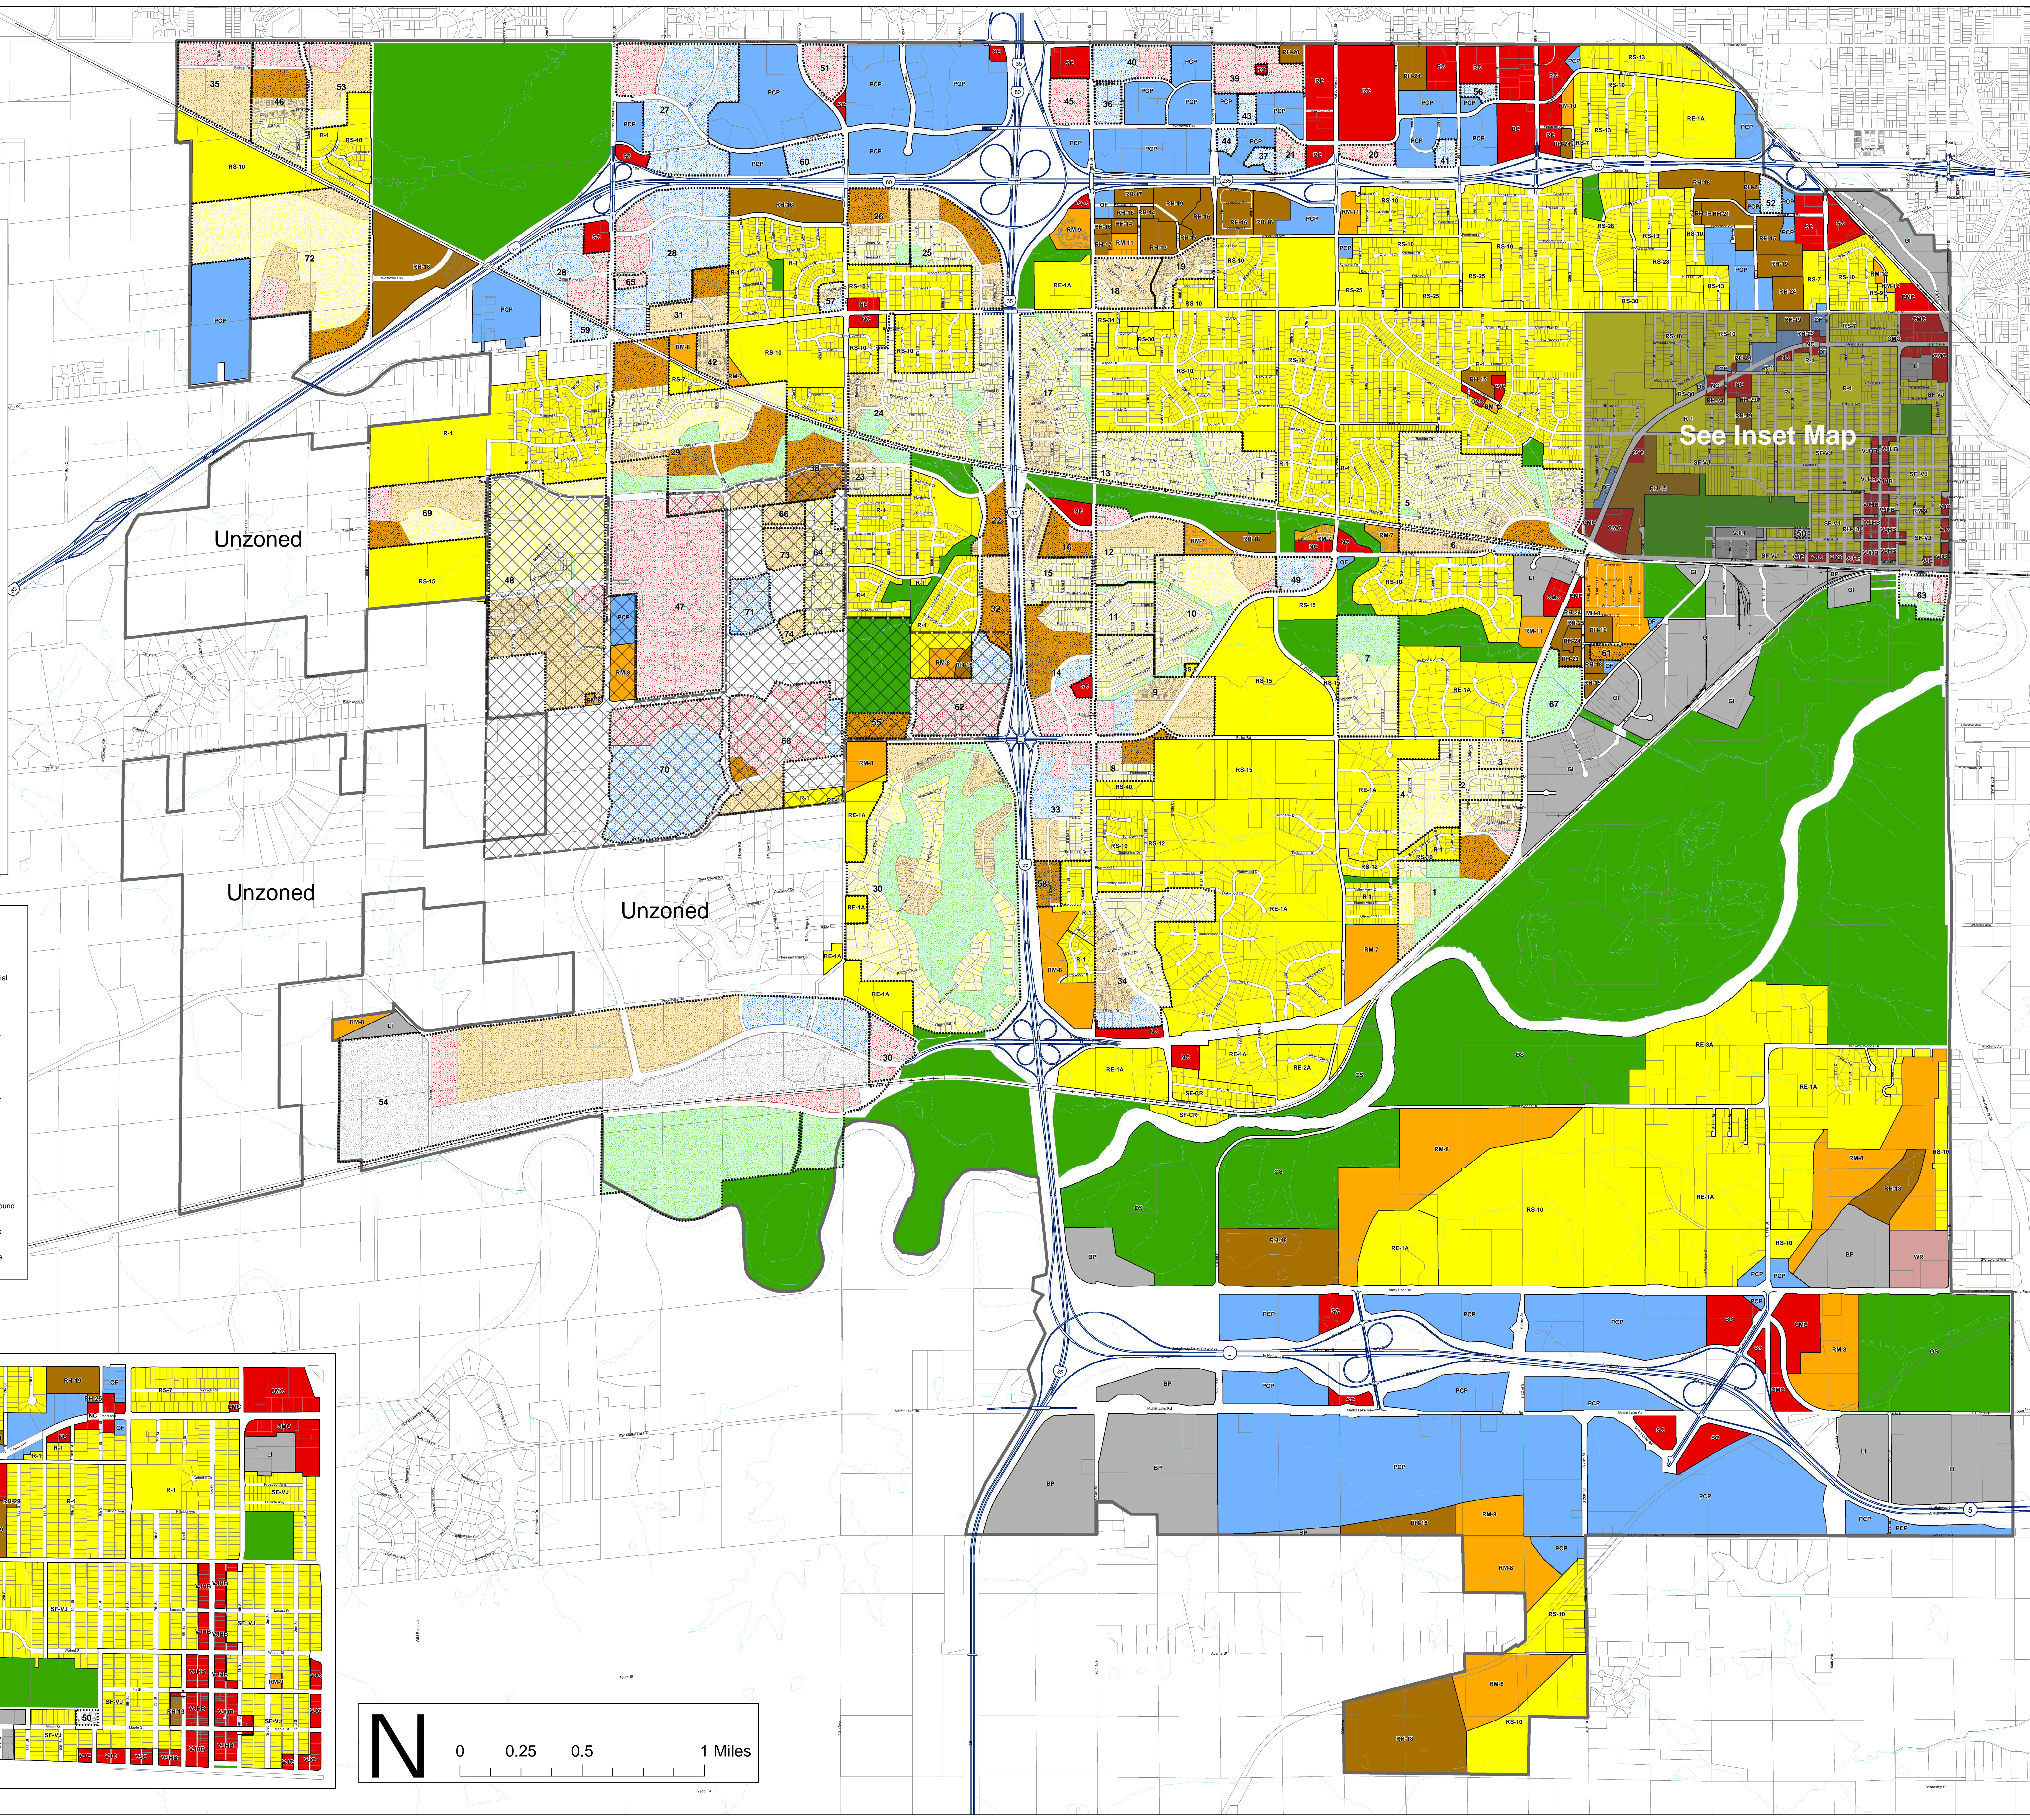

LEGEND

- RailRoads
- Freeway
- Corporate_Limit
- PUD Boundary
- Town Center Overlay District

Zoning Districts

- Unzoned
- Open Space/Agricultural (OS)
- Residential Estate (RE)
- Residential Single-Family (RS)
- Single-Family Residential (R-1)
- Single-Family - Commerce Residential (SF-CR)
- Single-Family - Valley Junction Residential (SF-VJ)
- Manufactured Housing (MH)
- Residential Medium-Density (RM)
- Residential High-Density (RH)
- Neighborhood Commercial (NC)
- Convenience Commercial (CVC)
- Valley Junction Historic Business (VJHB)
- Valley Junction Commercial (VJC)
- Community Commercial (CMC)
- Support Commercial (SC)
- Regional Commercial (RC)
- Office (OF)
- Professional Commerce Park (PCP)
- Warehouse Retail (WR)
- Business Park (BP)
- Valley Junction Light Industrial (VJLI)
- Light Industrial (LI)
- General Industrial (GI)
- PUD - Open Space
- PUD - Single Family Residential
- PUD - Medium Density Residential
- PUD - High Density Residential
- PUD - Business and Commercial
- PUD - Office
- PUD - Industrial

Inset: Valley Junction

See Inset Map