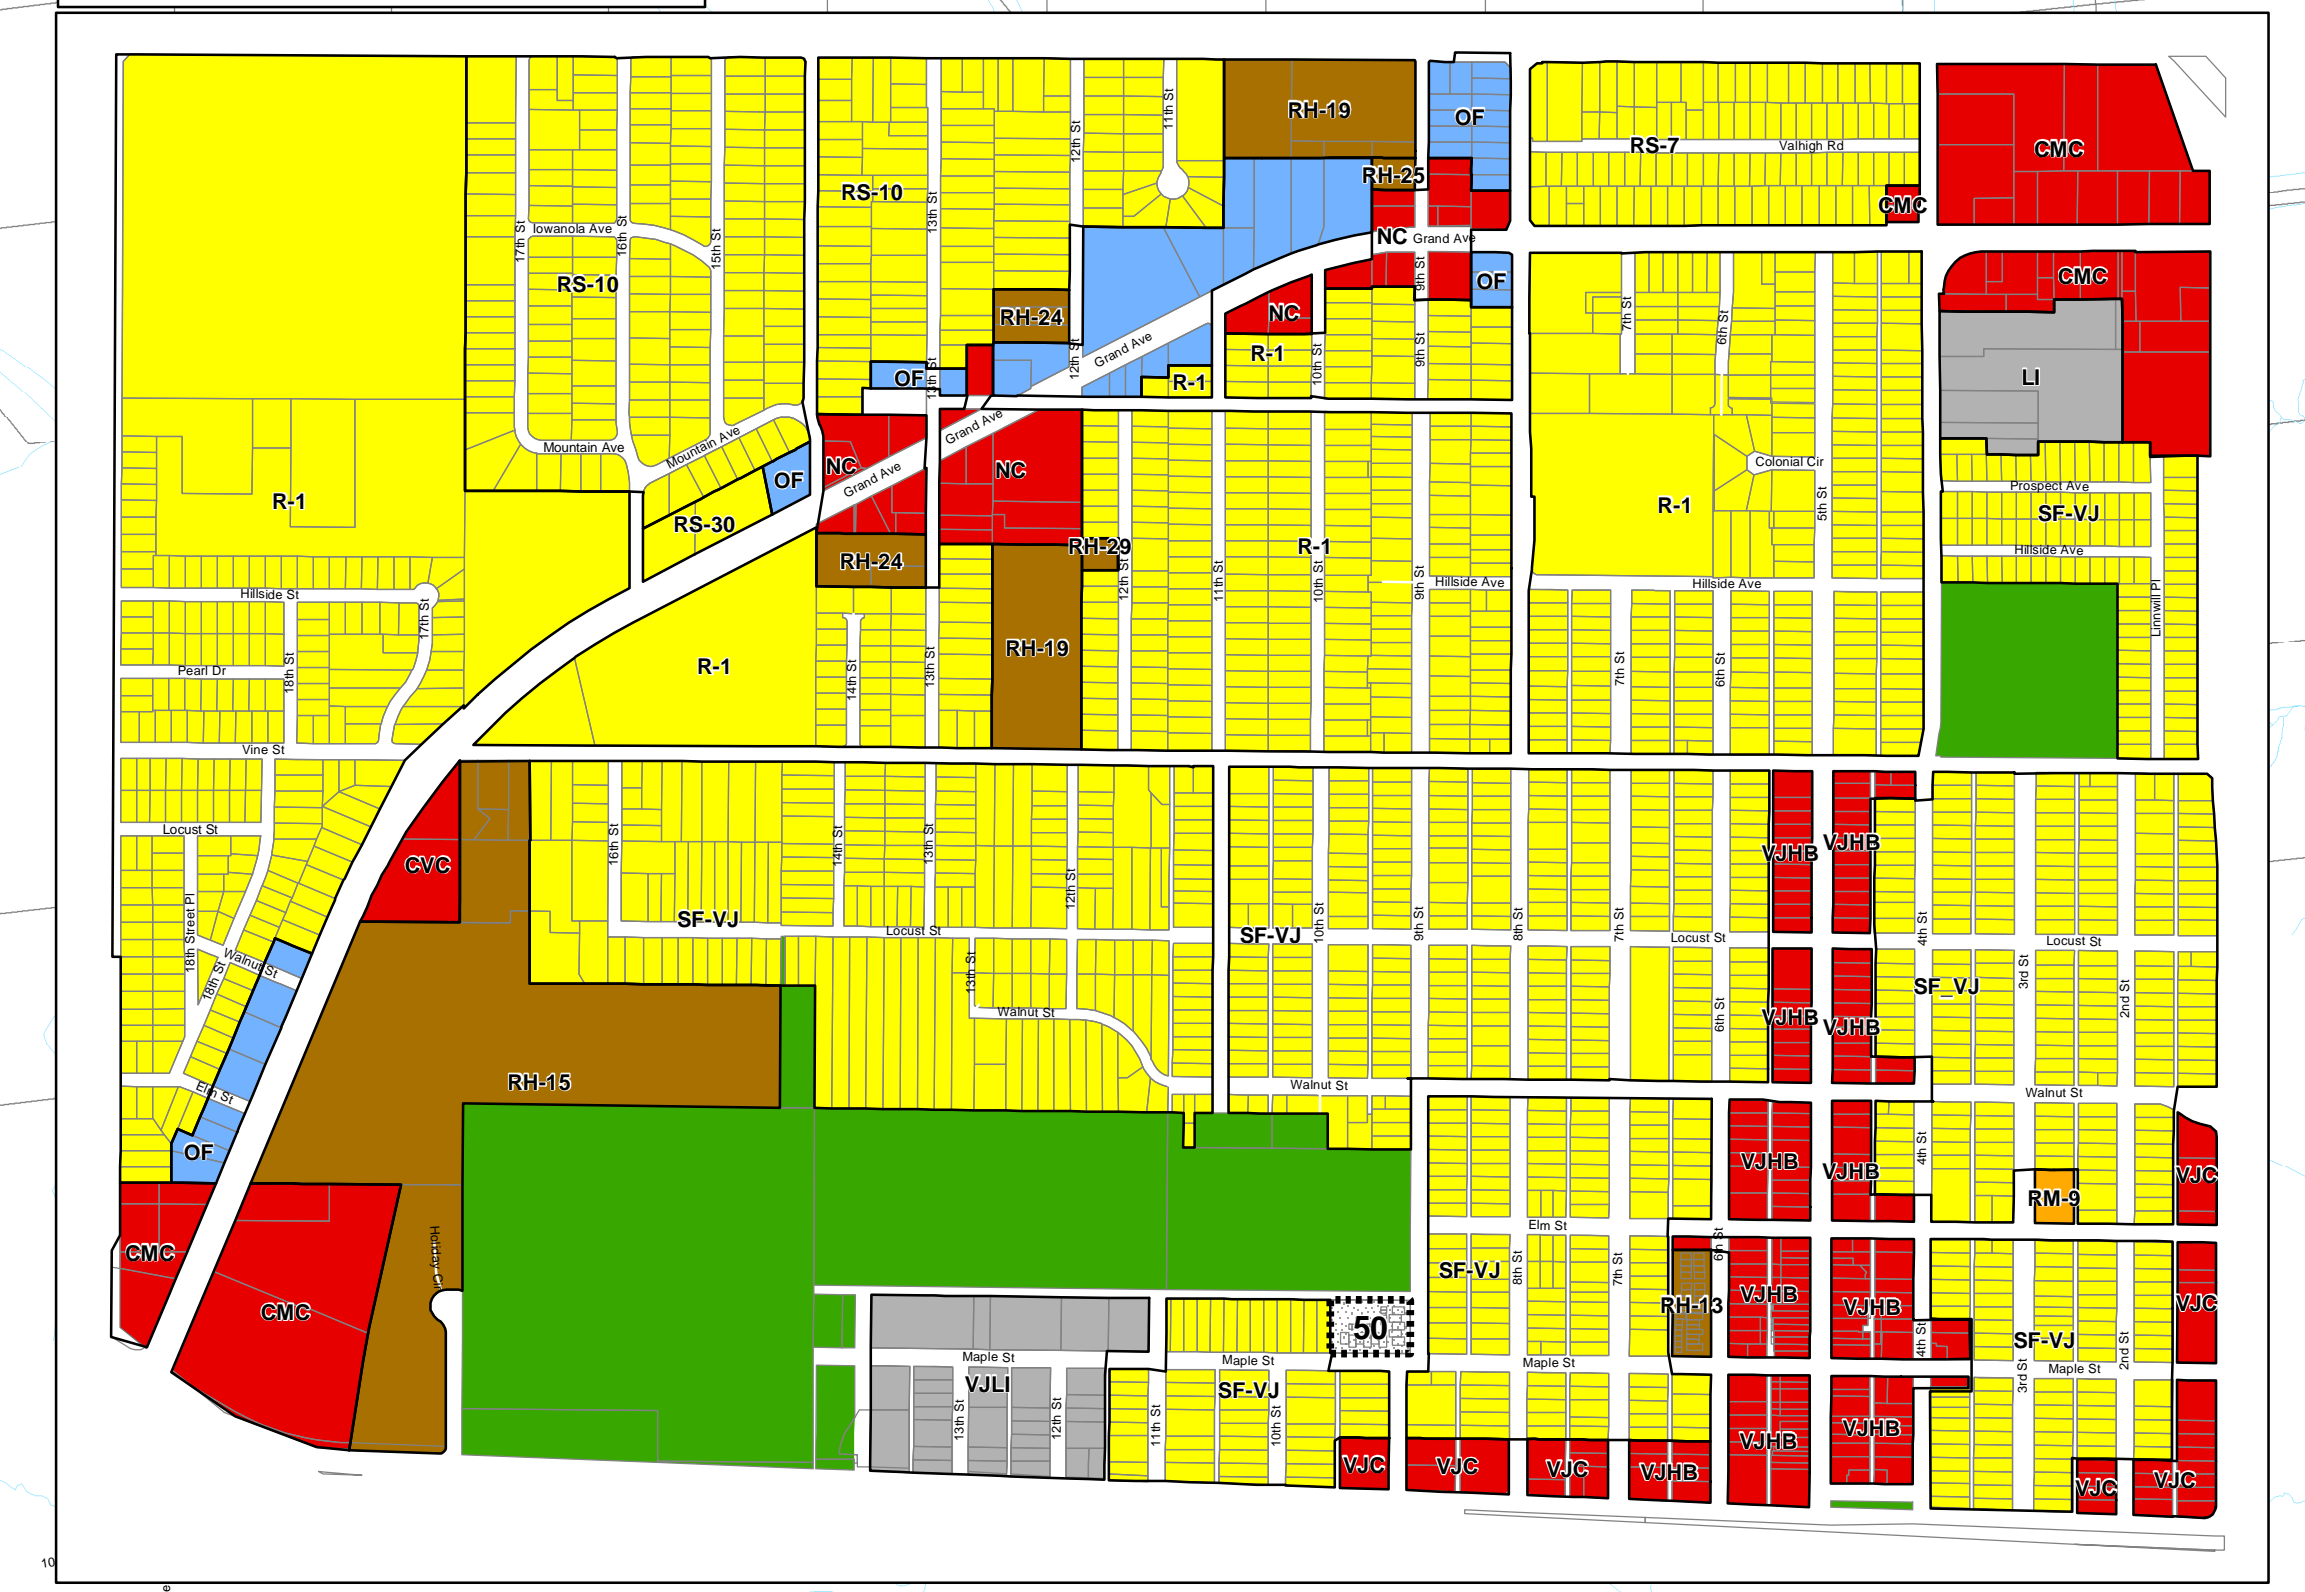

LEGEND

- RailRoads
- Freeway
- Corporate_Limit
- PUD Boundary
- Town Center Overlay District

Zoning Districts

- Unzoned
- Open Space/Agricultural (OS)
- Residential Estate (RE)
- Residential Single-Family (RS)
- Single-Family Residential (R-1)
- Single-Family - Commerce Residential (SF-CR)
- Single-Family - Valley Junction Residential (SF-VJ)
- Manufactured Housing (MH)
- Residential Medium-Density (RM)
- Residential High-Density (RH)
- Neighborhood Commercial (NC)
- Convenience Commercial (CVC)
- Valley Junction Historic Business (VJHB)
- Valley Junction Commercial (VJC)
- Community Commercial (CMC)
- Support Commercial (SC)
- Regional Commercial (RC)
- Office (OF)
- Professional Commerce Park (PCP)
- Warehouse Retail (WR)
- Business Park (BP)
- Valley Junction Light Industrial (VJLI)
- Light Industrial (LI)
- General Industrial (GI)
- PUD - Open Space
- PUD - Single Family Residential
- PUD - Medium Density Residential
- PUD - High Density Residential
- PUD - Business and Commercial
- PUD - Office
- PUD - Industrial

Inset: Valley Junction

See Inset Map